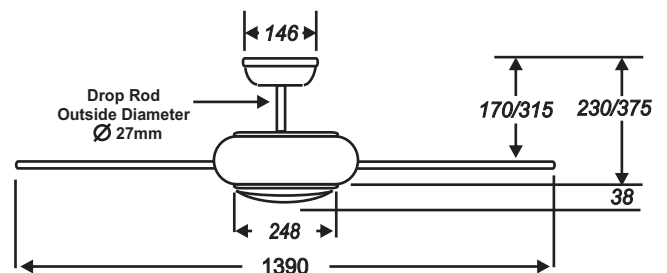

## Neptune 52"/132cm

- 100w Halogen Light (78mm J-Type)
- Dual Mount
- Remote Control Included

**114123** Stainless Steel  
Matt Silver Blades  
**114086** White  
Gloss White Blades

**5**  
Year  
Motor  
Warranty