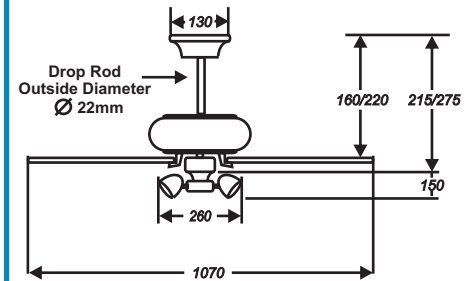

## Genoa 42"/107cm

- 3 Light Kit (3 x 60w G9)
- Dual Mount
- Pull cord operation

**114451** Stainless Steel  
Reversible Beech/Maple Blades  
**114437** White  
White blades both sides

A remote control can be added to this fan but is not included as standard

## 5 Year Motor Warranty

All sizes in mm  
Drop mount & Flush mount measurements are divided as follows Flush Mount/Drop Mount

114086

Remote Control Included

Note that the White Neptune is shown flush mount and the Stainless Steel Neptune is shown drop mount. All Fans in the Eurofans range are 'Dual Mount'. This means that either drop or flush mount is possible.

## Neptune 52"/132cm

- 100w Halogen Light (78mm J-Type)
- Dual Mount
- Remote Control Included

**114123** Stainless Steel  
Matt Silver Blades  
**114086** White  
Gloss White Blades

**5**  
Year  
Motor  
Warranty