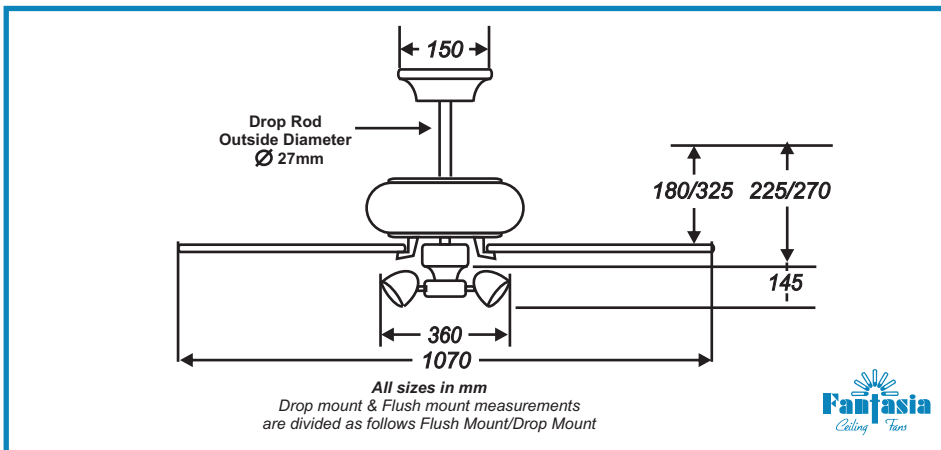

Notes:

A remote control can be added to this fan but is not included as standard

'Dual mount' means that the fan can be flush mounted to the ceiling OR mounted on a drop rod. The latter may be useful with higher ceilings. Various length rods are available. Please ask your retailer.